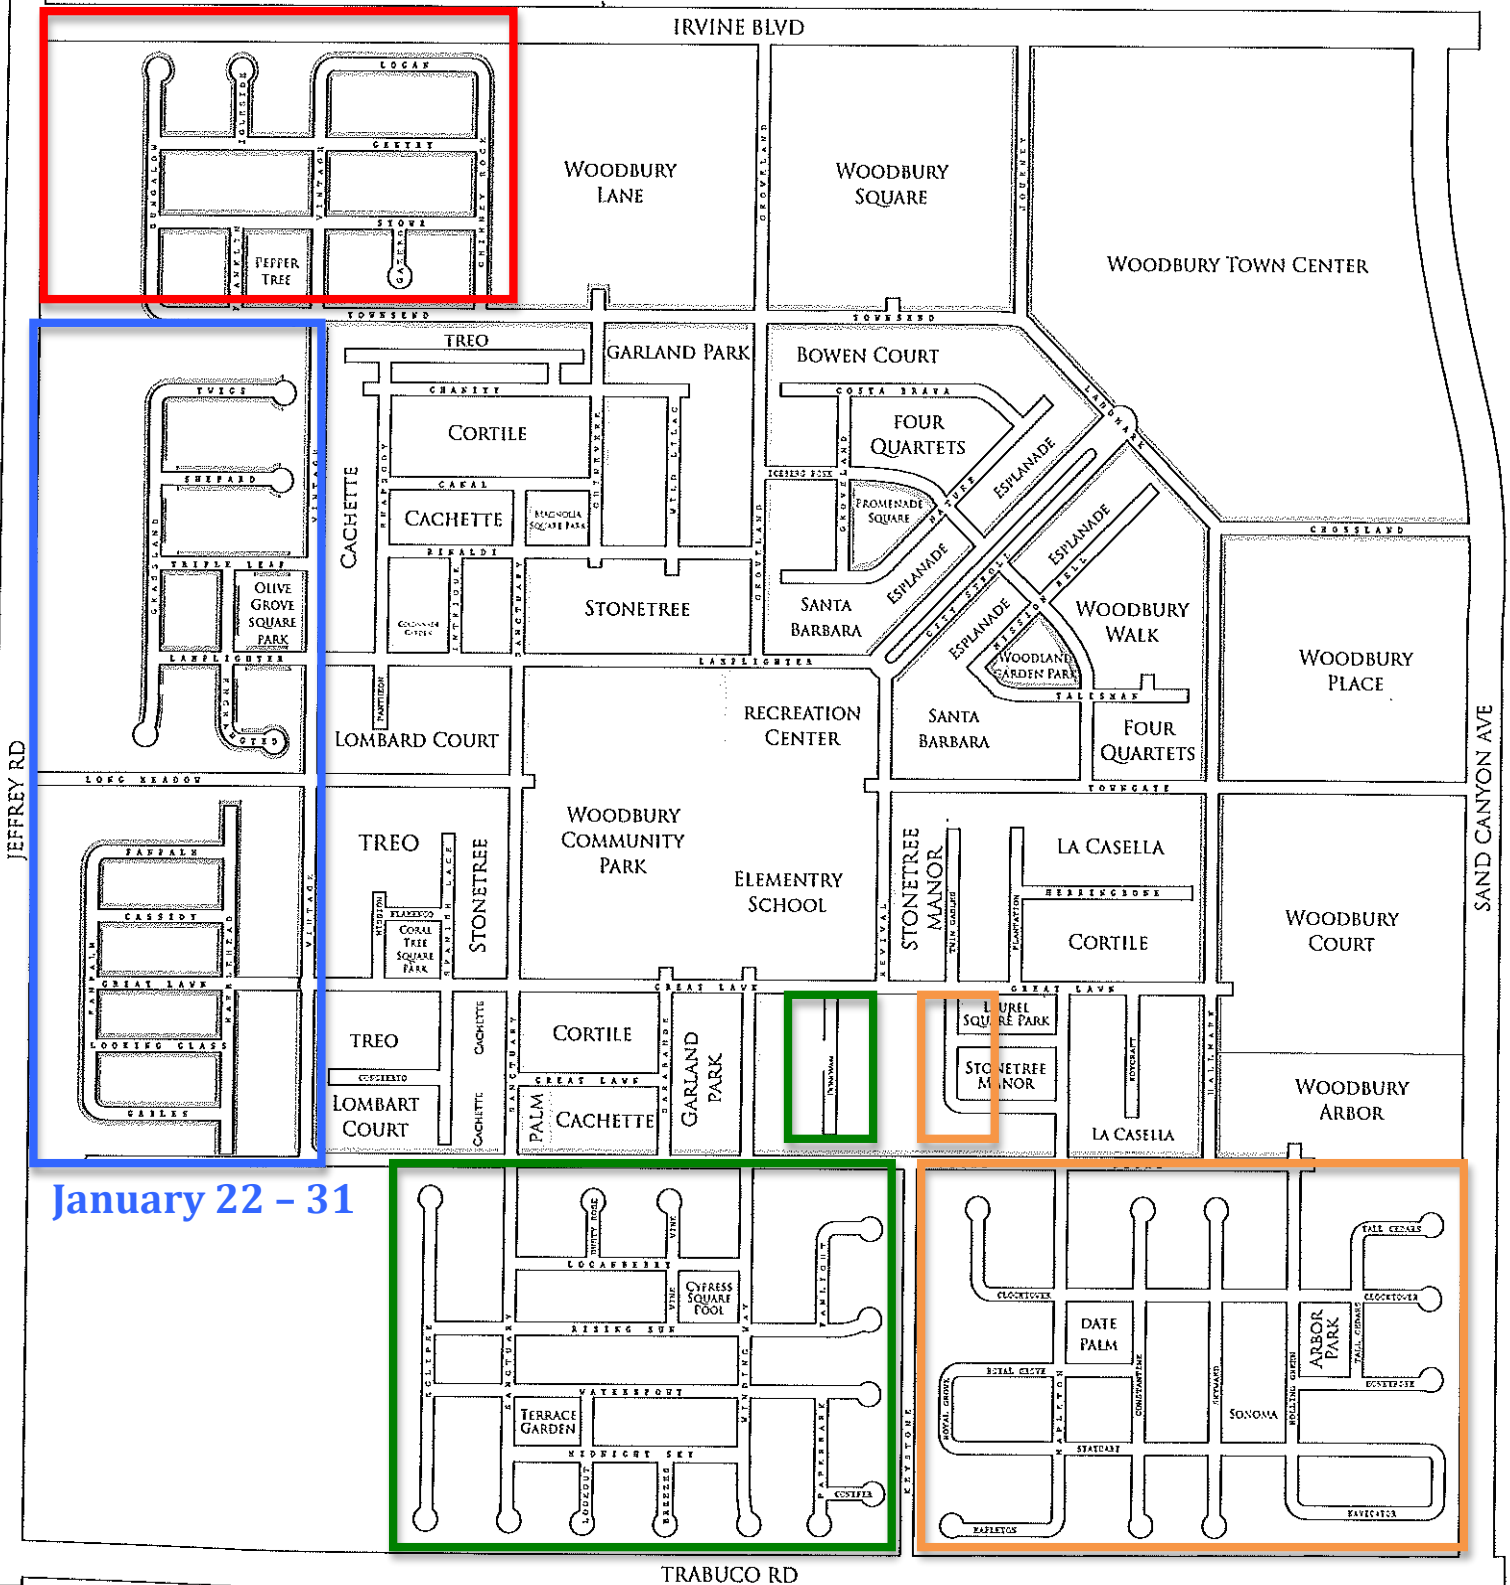

Woodbury Mailbox Painting Schedule

VILLAGE OF WOODBURY

IRVINE CALIFORNIA

January 15 - 19

January 22 - 31

February 1 - 12

February 13 - 28